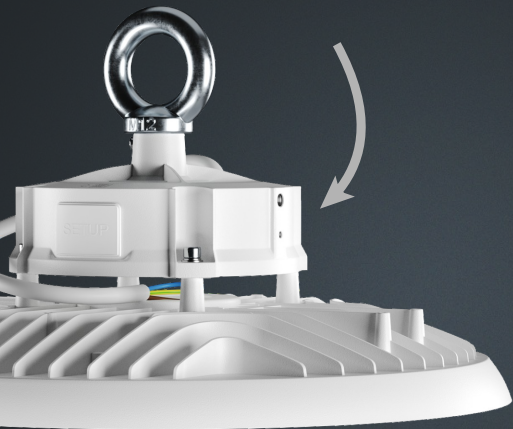

ДРАЙВЕР, ЗАЛИТЫЙ КОМПАУНДОМ

95%

КПД драйвера

0.95

коэффициент
мощности

<1%

коэффициент
пульсации

100-277V

входное
напряжение

geniled