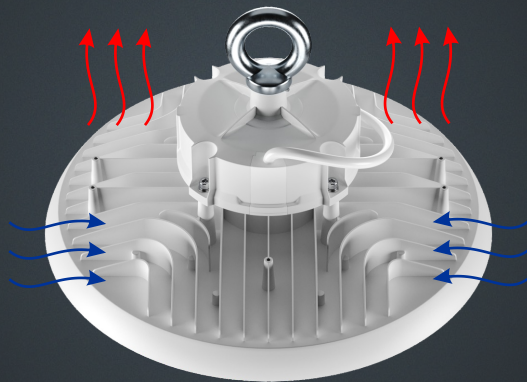

KOLOKOL

geniled

A low-angle, dark photograph of an industrial interior. The scene is dominated by a complex, multi-level metal structure, possibly a staircase or a framework, with various beams and supports. A single, circular track light fixture is illuminated, casting a bright glow and creating a strong contrast with the dark surroundings. The overall atmosphere is industrial and modern.

geniled

ЭНЕРГОЭФФЕКТИВНОСТЬ

	80Вт	100Вт	120Вт	150Вт	200Вт
КОЛОКОЛ	190 лм/Вт	188 лм/Вт	182 лм/Вт	185 лм/Вт	182 лм/Вт

Указана энергоэффективность светильников Kolokol с линзой 120°.

geniled

КОРПУС
ИЗ АЛЮМИНИЯ
ЭФФЕКТИВНО
ОТВОДИТ ТЕПЛО